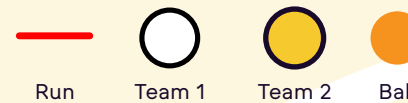

Game Play:

MAN-TO-MAN PRESS

P

Key

Game Play:

CENTRAL ZONAL MARKING

Key

D

Game Play:

WIDE ZONAL MARKING

Key

Game Play:

SPLIT PRESSING

P

Key