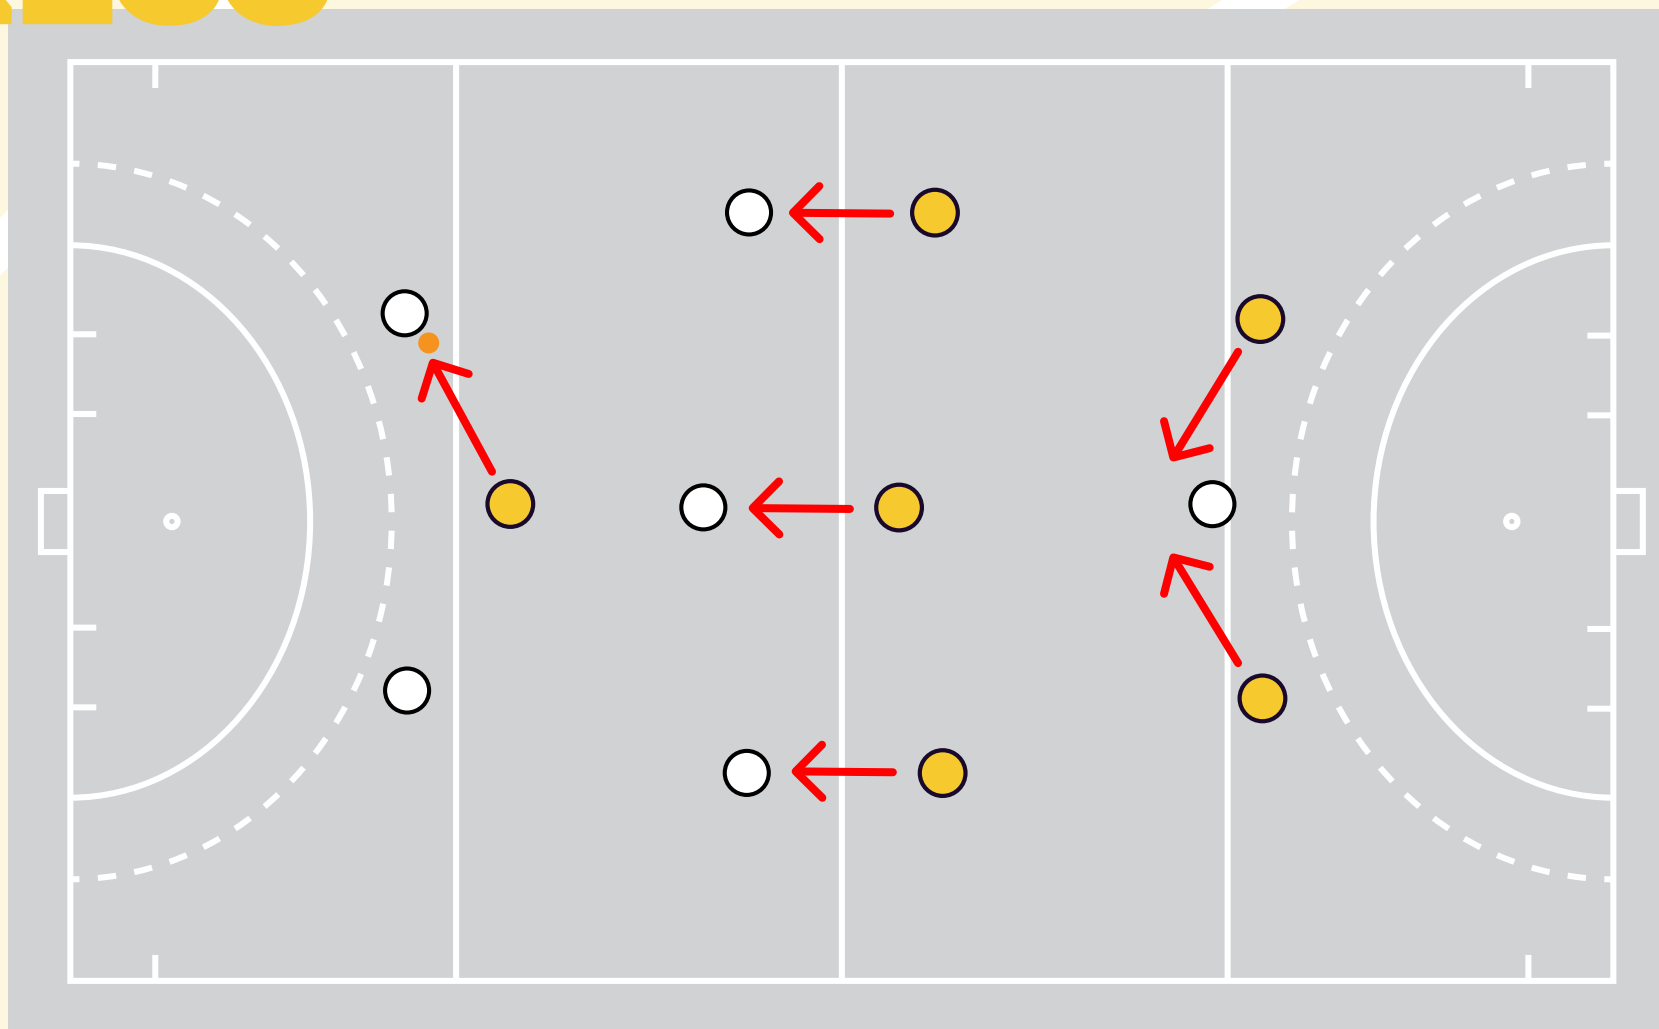

Game Play:

MAN-TO-MAN PRESS

P

Key

Game Play:

CENTRAL ZONAL MARKING

Key

D

Game Play:

WIDE ZONAL MARKING

Key

Game Play:

SPLIT PRESSING

P

Key