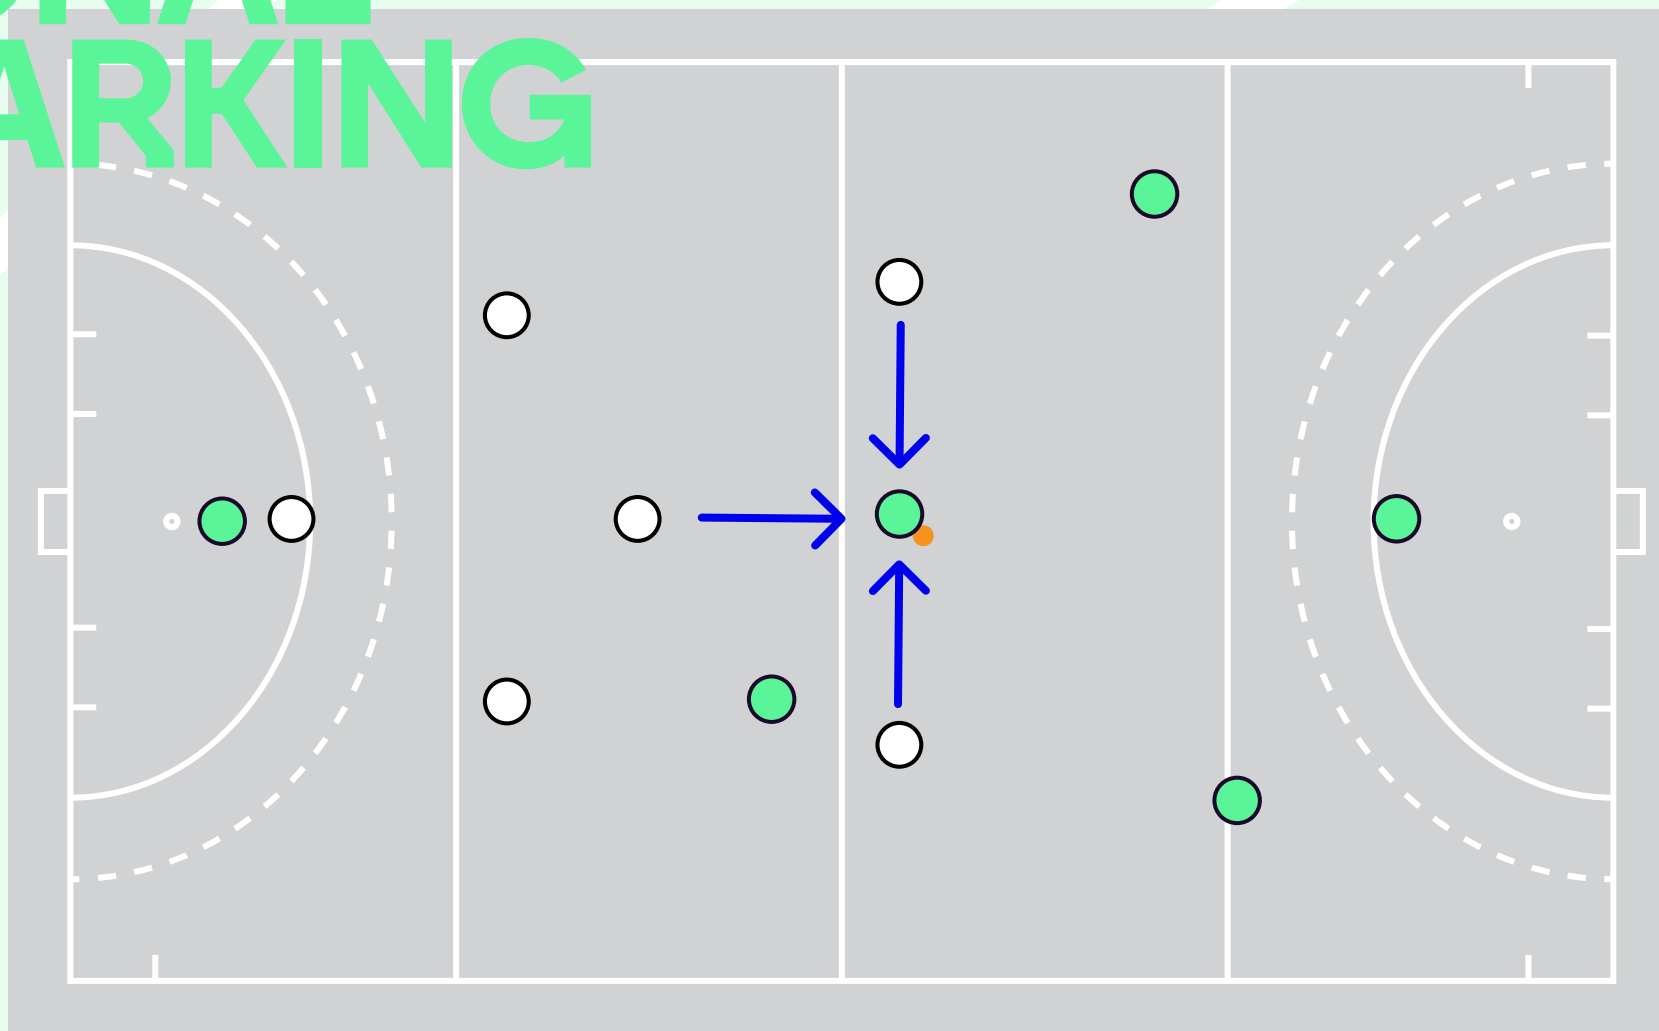

Game Play:

MAN-TO-MAN PRESS

P

Key

Game Play:

CENTRAL ZONAL MARKING

Key

D

Game Play:

WIDE ZONAL MARKING

Key

Game Play:

SPLIT PRESSING

P

Key