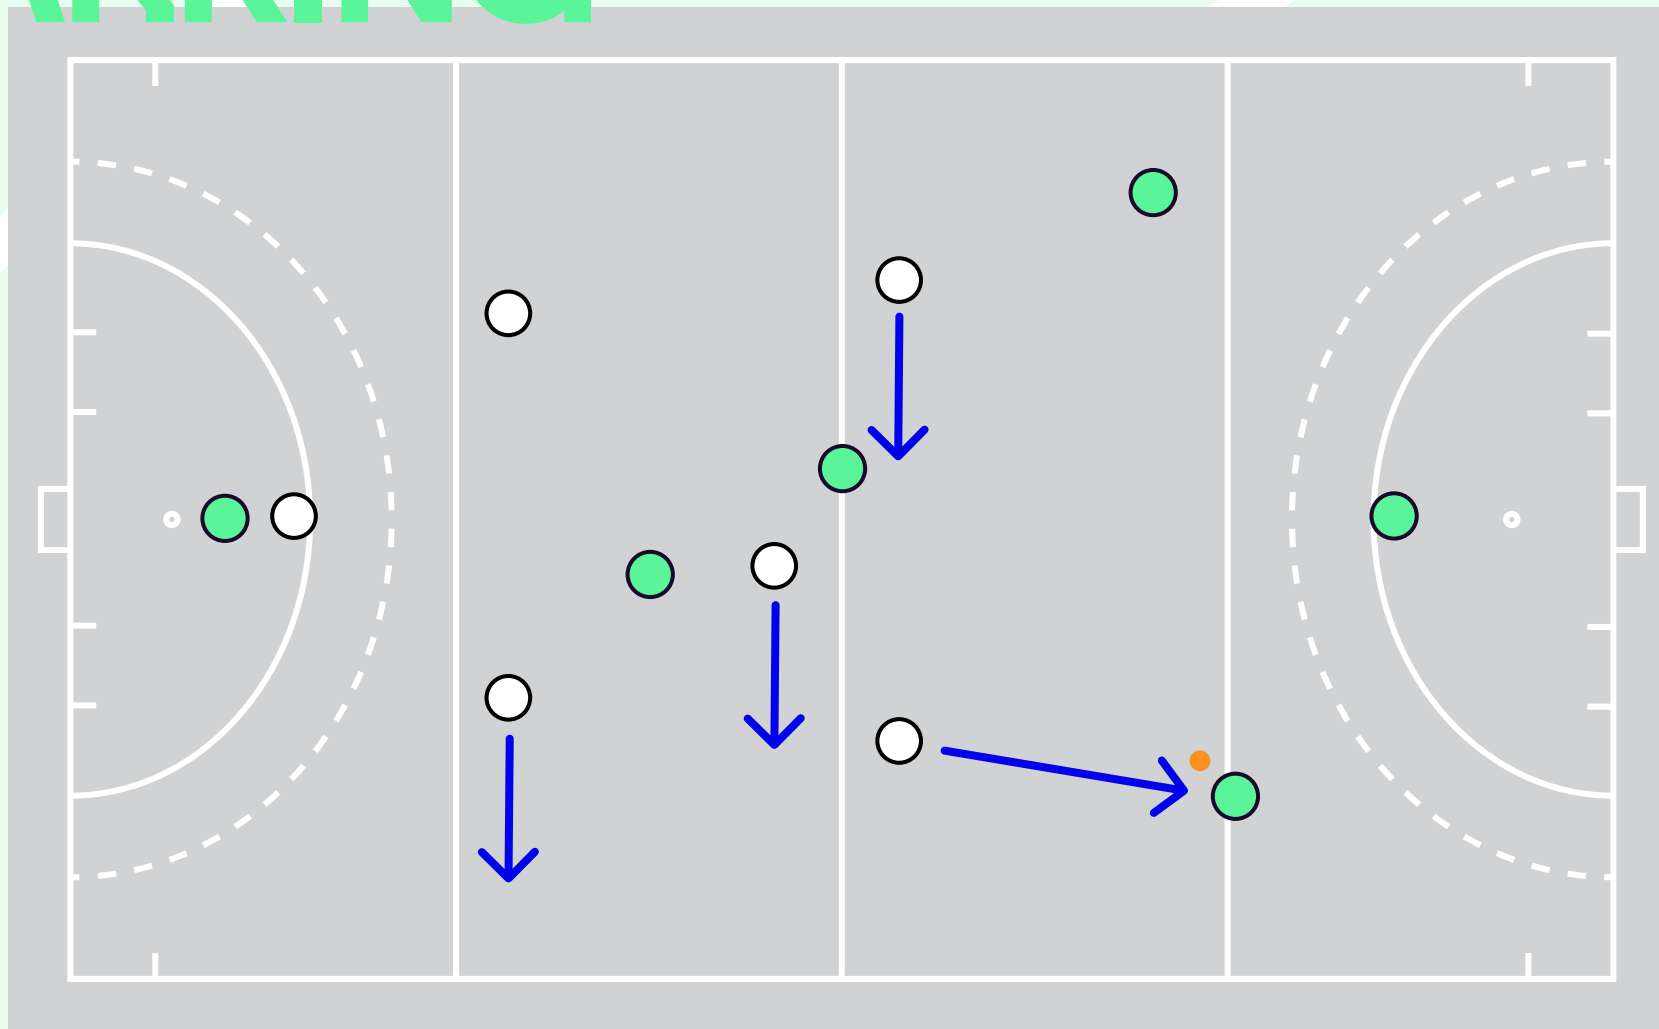

Game Play:

MAN-TO-MAN PRESS

P

Key

Game Play:

CENTRAL ZONAL MARKING

Key

D

Game Play:

WIDE ZONAL MARKING

Key

Game Play:

SPLIT PRESSING

P

Key